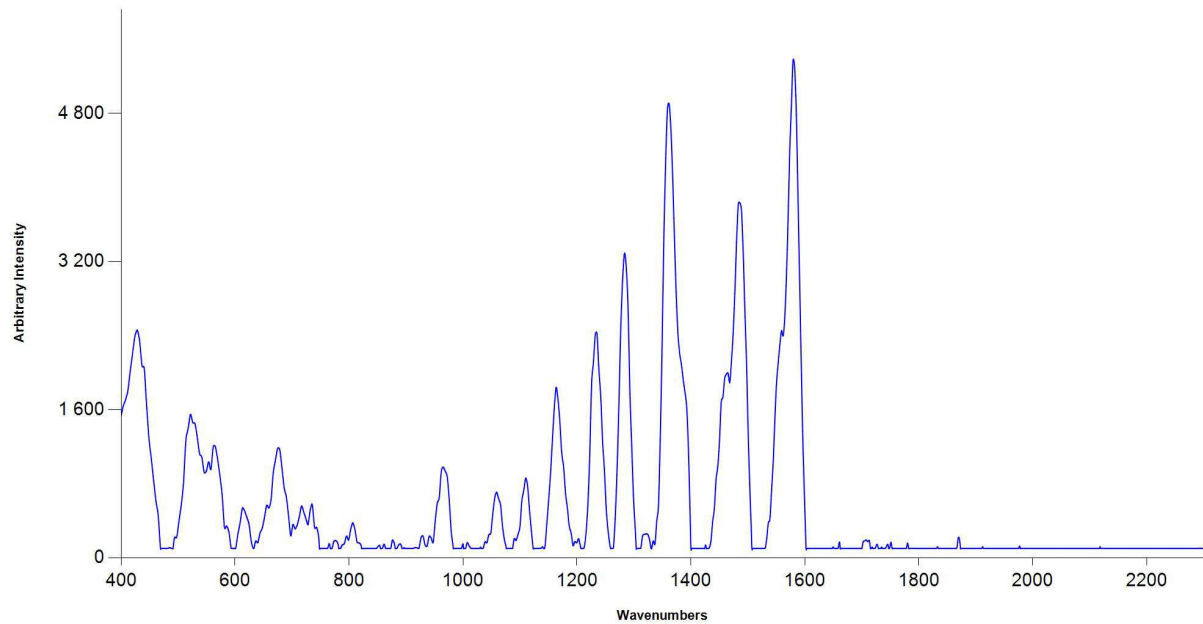

Raman-Spektrum 26308:
(Source: MR PHSG, 2017)

— Sample Spectrum