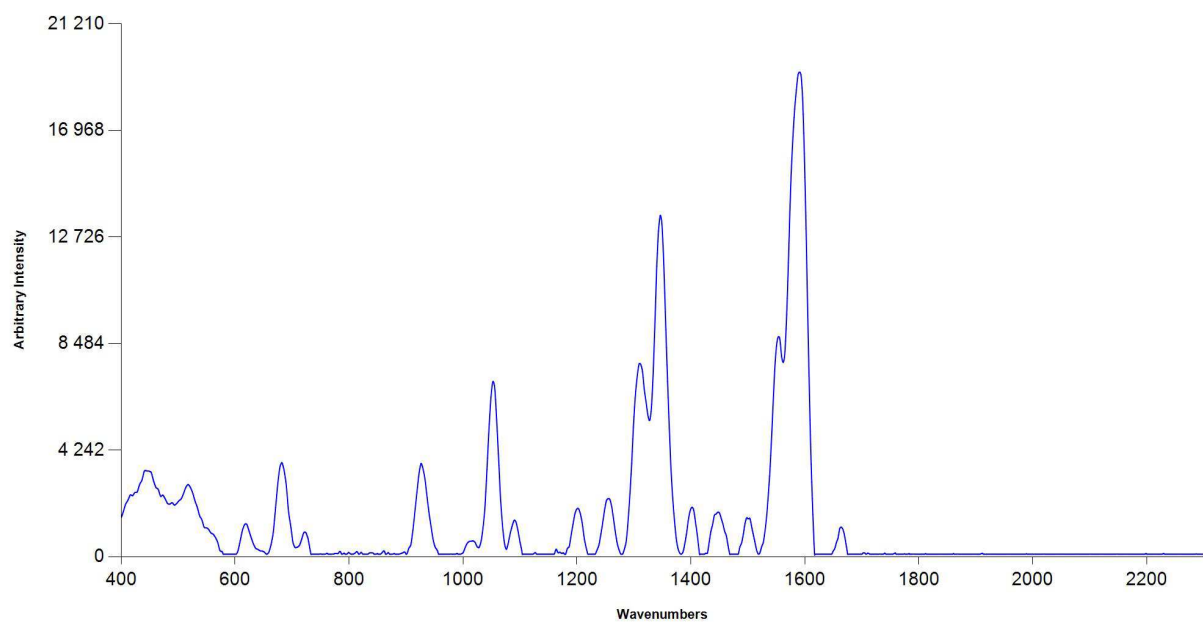

#### 26800 SET: XSL Pigments

Contains 100g jars of pigments 26000, 26100, 26120, 26140, 26400, 26600 and 20 g jars of pigments 26308, 26310, 26405, 26410, 26500.

Raman-Spektrum 26308:  
(Source: MR PHSG, 2017)

— Sample Spectrum

Raman-Spektrum 26310:  
(Source: MR PHSG, 2017)

— Sample Spectrum