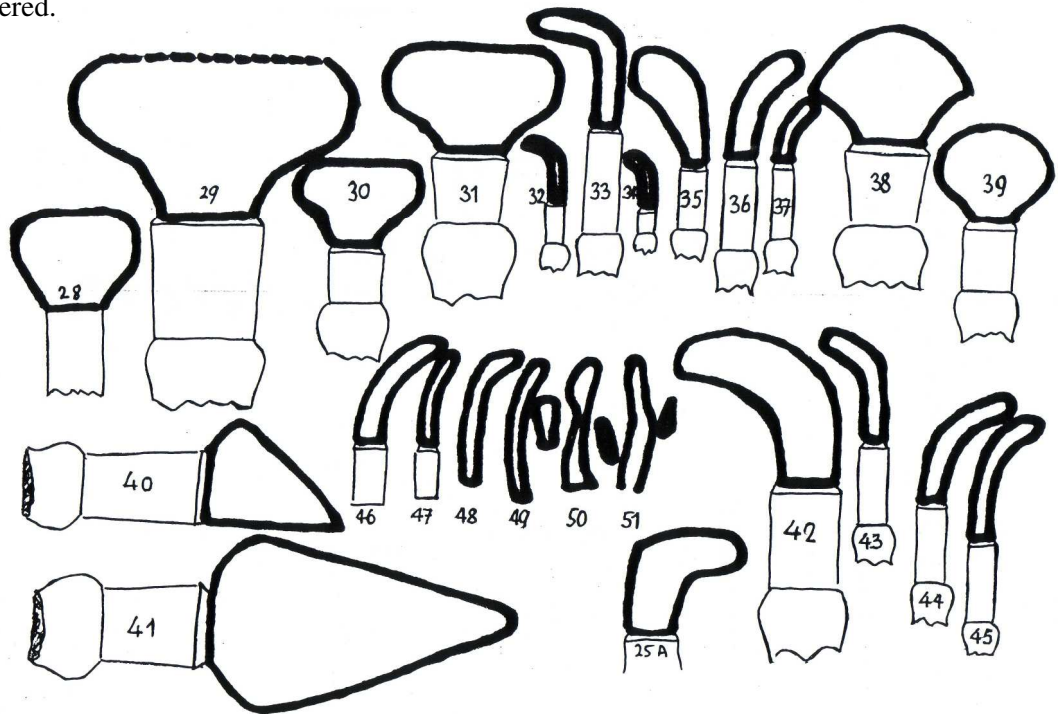

88401 – 88451 Agate Burnishers

All our Agate Burnishers are with polished stones and a seamless metal mounting. The wooden handles are lacquered.

Overview 1- 27

Overview 28- 51

List of Agate Burnishers

	88401 - no. 01		88415 - no. 15
	88402 - no. 02		88416 - no. 16
	88403 - no. 03		88417 - no. 17
	88404 - no. 04		88418 - no. 18
	88405 - no. 05		88419 - no. 19
	88406 - no. 06		88420 - no. 20
	88407 - no. 07		88421 - no. 21
	88408 - no. 08		88422 - no. 22
	88409 - no. 09		88423 - no. 23
	88410 - no. 10		88424 - no. 24
	88411 - no. 11		88425 - no. 25
	88412 - no. 12		88426 - no. 26
	88413 - no. 13		88427 - no. 27
	88414 - no. 14		88428 - no. 28

	88429 - no. 29		88441 - no. 41
	88430 - no. 30		88442 - no. 42
	88431 - no. 31		88443 - no. 43
	88432 - no. 32		88444 - no. 44
	88433 - no. 33		88445 - no. 45
	88434 - no. 34		88446 - no. 46
	88435 - no. 35		88447 - no. 47
	88436 - no. 36		88448 - no. 48
	88437 - no. 37		88449 - no. 49
	88438 - no. 38		88450 - no. 50
	88439 - no. 39		88451 - no. 51
	88440 - no. 40		