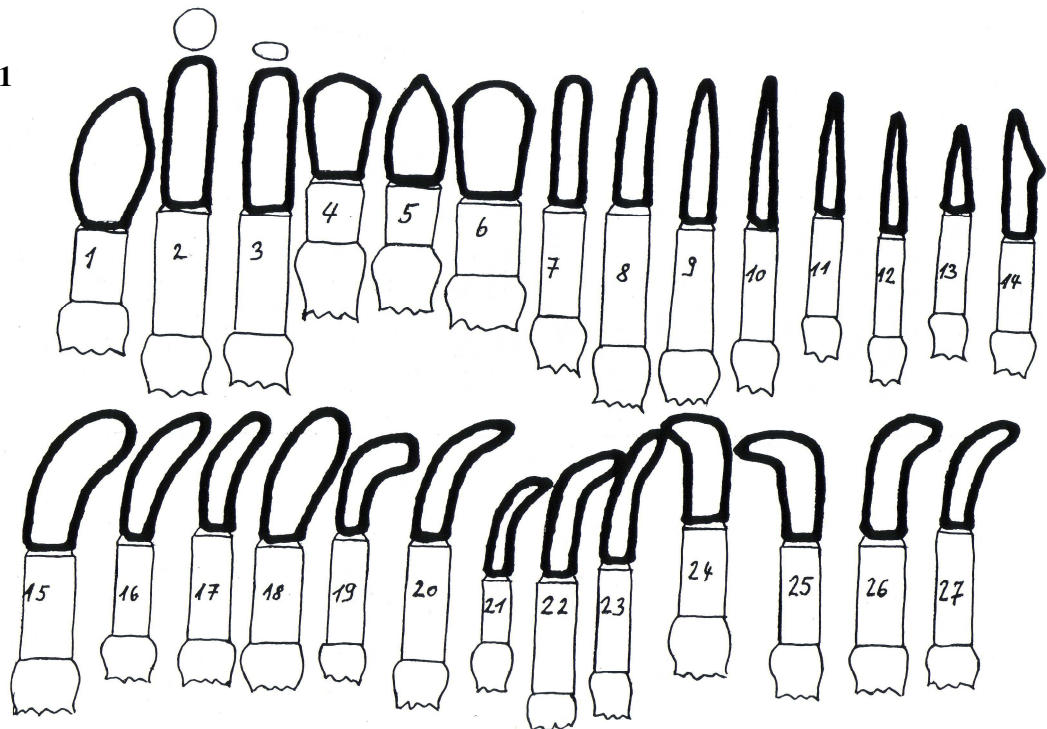

88401 – 88451 Agate Burnishers

All our Agate Burnishers are with polished stones and a seamless metal mounting. The wooden handles are lacquered.

Overview 1- 27

Overview 28- 51

List of Agate Burnishers

	88401 - no. 01		88415 - no. 15
	88402 - no. 02		88416 - no. 16
	88403 - no. 03		88417 - no. 17
	88404 - no. 04		88418 - no. 18
	88405 - no. 05		88419 - no. 19
	88406 - no. 06		88420 - no. 20
	88407 - no. 07		88421 - no. 21
	88408 - no. 08		88422 - no. 22
	88409 - no. 09		88423 - no. 23
	88410 - no. 10		88424 - no. 24
	88411 - no. 11		88425 - no. 25
	88412 - no. 12		88426 - no. 26
	88413 - no. 13		88427 - no. 27
	88414 - no. 14		88428 - no. 28

	88429 - no. 29		88441 - no. 41
	88430 - no. 30		88442 - no. 42
	88431 - no. 31		88443 - no. 43
	88432 - no. 32		88444 - no. 44
	88433 - no. 33		88445 - no. 45
	88434 - no. 34		88446 - no. 46
	88435 - no. 35		88447 - no. 47
	88436 - no. 36		88448 - no. 48
	88437 - no. 37		88449 - no. 49
	88438 - no. 38		88450 - no. 50
	88439 - no. 39		88451 - no. 51
	88440 - no. 40		